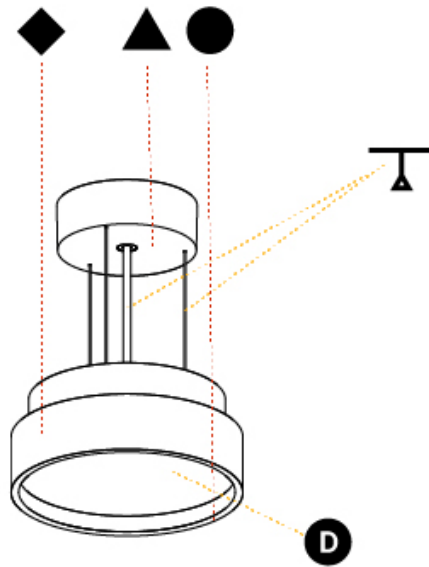

SIGN DIVA KORONA SUSPENSION

A300010-

PROJECT	_____
TYPE	_____
SPECIFIER	_____
QUANTITY	_____
DATE	_____

A