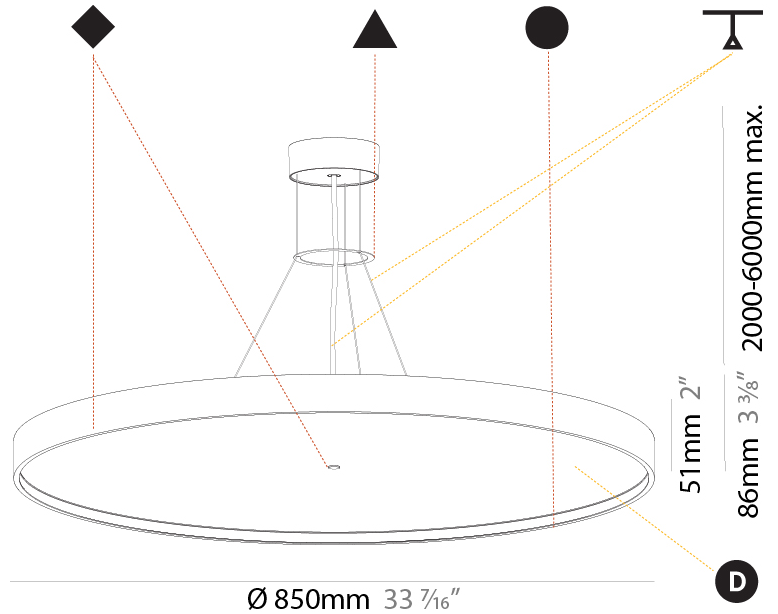

OPTICAL

RATINGS AND CERTIFICATIONS

Certified By: Certified for North American Standards
IP rating: IP20