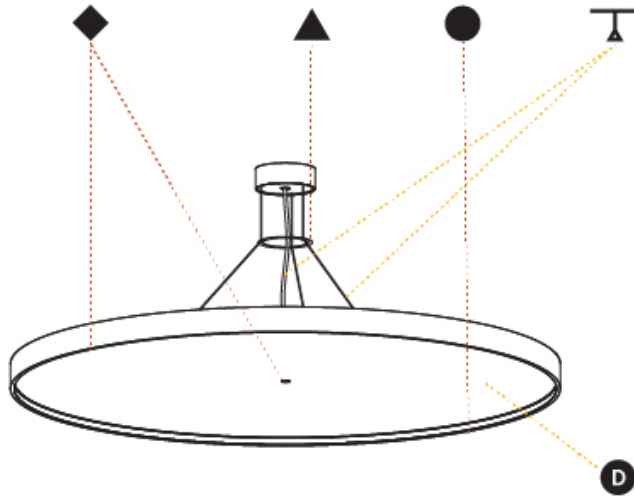

SIGN DIVA KORONA SUSPENSION

A300017-

PROJECT	_____
TYPE	_____
SPECIFIER	_____
QUANTITY	_____
DATE	_____