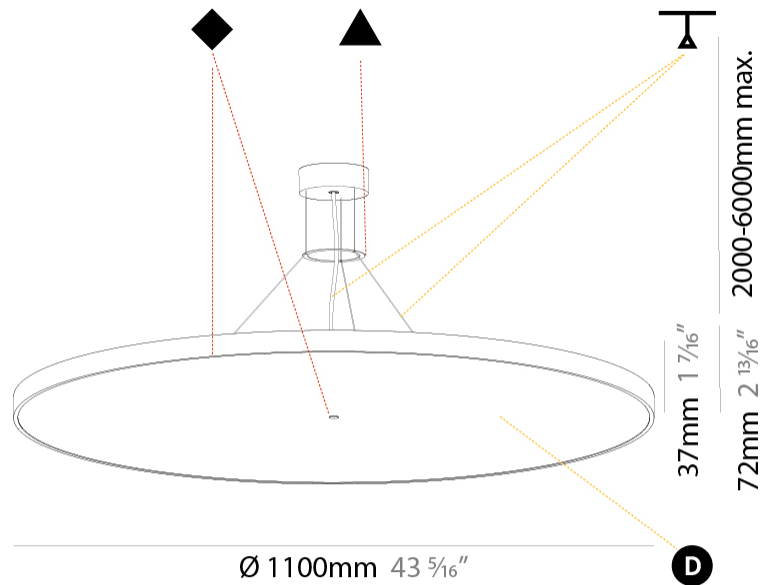

GENERAL

Series: Sign Diva
Subseries: Sign Diva
Brand: Prolicht
Division: Architectural
Mounting Type: Suspension
Mounting Location: Ceiling
Subcategory: Pendant

PHYSICAL

Shape: Round
Diameter (mm): 1100
Diameter (in): 43 ⁵/₁₆
Height (mm): 86
Height (in): 3 ³/₈
Light Distribution: Direct
Weight (kg): 19.475
Weight (lbs): 42.94
Diffuser: PMMA - Opal / Micro-Prism / Sparkling Secret / Vintage Industrial
Fixture Finish: SSR / BKV / CWI / CRY / HAB / UFT / ITA / RUA / FTG / MYG / LOD / PUS / FRO / FUP / KIA / POP / BLS / SPG / MEY / GOH / GUM / CHC / COM / ABZ / JAG / OBR / MOS / ROR
Fixture Material: Extruded Aluminum / Steel
Cable Details: 2,000mm/78 3/4" or 6,000mm/236 1/4" Transparent Cable

ELECTRICAL

Lamp Type: LED (Zhaga Standard)
Input Wattage (W): 169.4
Total Output Wattage (W): 134
Dimming: Tri-Mode (Non-Dimming and Phase Dimming (120Vac only) and 0-10V Dimming)
Driver Included: Yes
Driver Location: Integrated
Driver Type: Constant Current - Universal
Driver Class: Class 2
Input Voltage (V): 120 - 277
Constant Current (MA): 600

LED

Color Temperature (°K): 2700 / 3000 / 3500 / 4000
Max. Delivered Lumen (lm): 16140 / 19520 / 19933 / 20340
CRI: >90 CRI
Lamp Life (hrs): 50000

OPTICAL

RATINGS AND CERTIFICATIONS

Certified By: Certified for North American Standards
IP rating: IP20