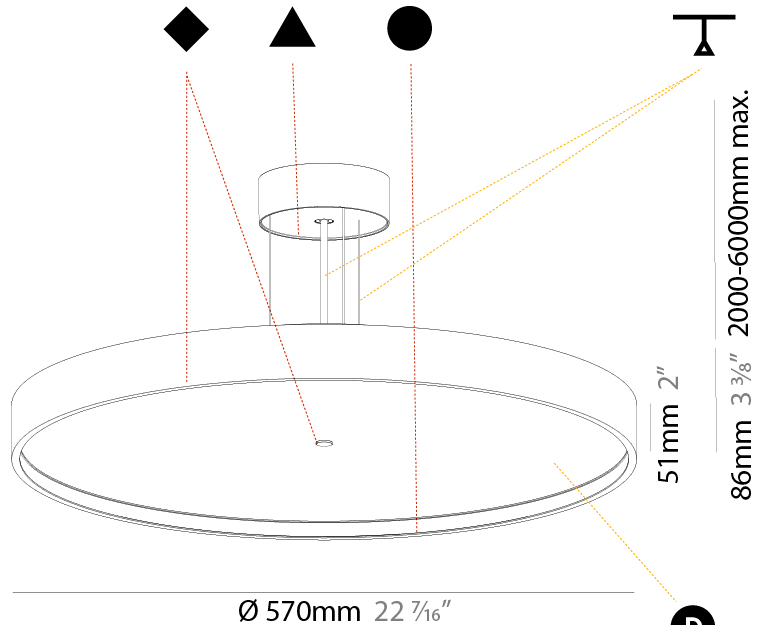

GENERAL

Series: Sign Diva
Subseries: Sign Diva Korona
Brand: Prolicht
Division: Architectural
Mounting Type: Suspension
Mounting Location: Ceiling
Subcategory: Pendant

PHYSICAL

Shape: Round
Diameter (mm): 570
Diameter (in): 22 7/16
Height (mm): 86
Height (in): 3 3/8
Light Distribution: Direct
Weight (kg): 8.067
Weight (lbs): 17.78
Diffuser: PMMA - Opal / Micro-Prism / Sparkling Secret / Vintage Industrial
Fixture Finish: SSR / BKV / CWI / CRY / HAB / UFT / ITA / RUA / FTG / MYG / LOD / PUS / FRO / FUP / KIA / POP / BLS / SPG / MEY / GOH / GUM / CHC / COM / ABZ / JAG / OBR / MOS / ROR
Fixture Material: Extruded Aluminum / Steel
Cable Details: 2,000mm/78 3/4" or 6,000mm/236 1/4" Transparent Cable

ELECTRICAL

Lamp Type: LED (Zhaga Standard)
Input Wattage (W): 49
Total Output Wattage (W): 46.9
Dimming: Tri-Mode (Non-Dimming and Phase Dimming (120Vac only) and 0-10V Dimming)
Driver Included: Yes
Driver Location: Integrated
Driver Type: Constant Current - Universal
Driver Class: Class 2
Input Voltage (V): 120 - 277
Constant Current (MA): 350

LED

Color Temperature (°K): 2700 / 3000 / 3500 / 4000
Max. Delivered Lumen (lm): 4978 / 5337 / 5384 / 5494
Nominal Lumen (lm): 6199 / 6646 / 6705 / 6842
CRI: >90 CRI
Lamp Life (hrs): 50000

OPTICAL

RATINGS AND CERTIFICATIONS

Certified By: Certified for North American Standards
IP rating: IP20